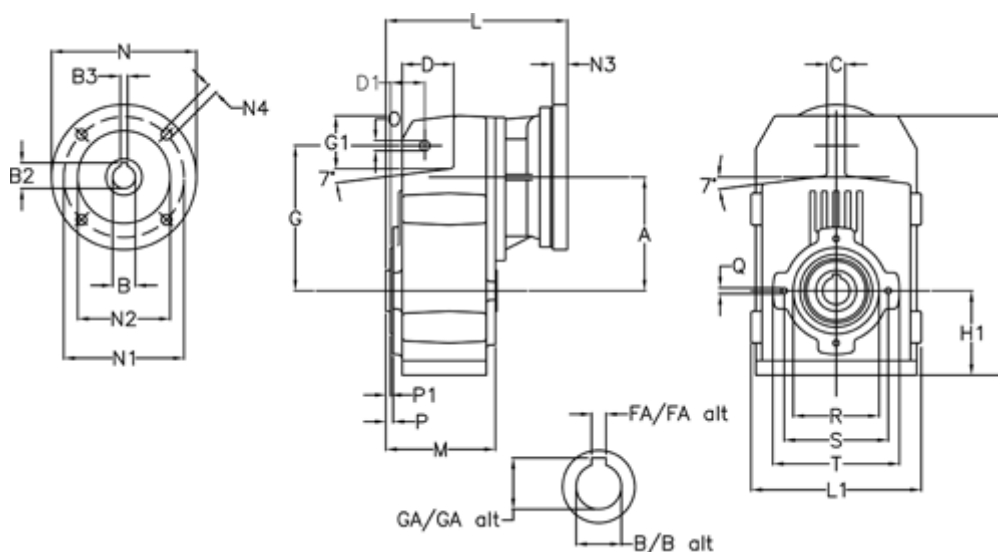

Article number: 29560424014225

Description: Shaft mounted gear  
A413H40-240,1-P71B5

## Measures

A = 175.75	FA = 12	M = 144.0	Q = M12x19
B = 40	G = 218	N = 160	R = 130
B1 = 14	G1 = 97.5	N1 = 130	S = 165
B2 = 16.3	GA = 43.0	N2 = 110	T = 200
B3 = 5	H = 389.0	N4 = M8x16	
C = 16	H1 = 116.0	O = 14	
D = 79.0	L = 246.0	P = 7.5	
D1 = 56.5	L1 = 242	P1 = 3.5	